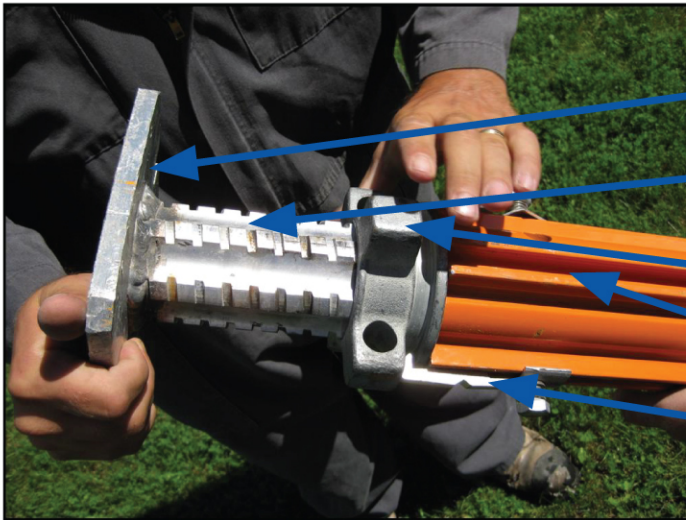

### SUPERIOR BENEFITS

- Lightweight aluminum design - increased productivity on the jobsite
- Maintenance free
- Long service life
- Modular design allows worksite flexibility and efficiency
- Can be used as a single prop or as part of a shoring frame system
- Available in four heights up to 8'0" and the prop is available in eight lengths up to 23'6" shoring height

### ALUMINUM PROP DETAILS

Aluminum screw jack with base plate

Screw jack with speed thread

HD screw jack nut with leverage bar hole

T-bolt slot

Spring loaded screw jack retainer clip (2)

For fast adjustment, release retainer clips and pull out screw jack body, then spin nut up or down to desired height

Removable top / bottom plate for prop. Will also accept U-head for shoring applications