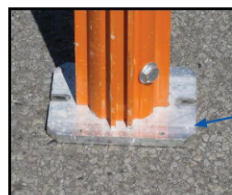

### ALUMINUM PROP DETAILS

Aluminum screw jack with base plate

Screw jack with speed thread

HD screw jack nut with leverage bar hole

T-bolt slot

Spring loaded screw jack retainer clip (2)

For fast adjustment, release retainer clips and pull out screw jack body, then spin nut up or down to desired height

Removable top / bottom plate for prop. Will also accept U-head for shoring applications