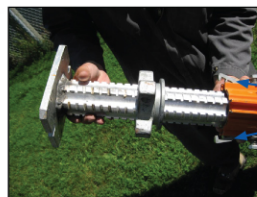

### ALUMINUM PROP DETAILS

Aluminum screw jack with base plate

Screw jack with speed thread

HD screw jack nut with leverage bar hole

T-bolt slot

Spring loaded screw jack retainer clip (2)

For fast adjustment, release retainer clips and pull out screw jack body, then spin nut up or down to desired height

Removable top / bottom plate for prop. Will also accept U-head for shoring applications